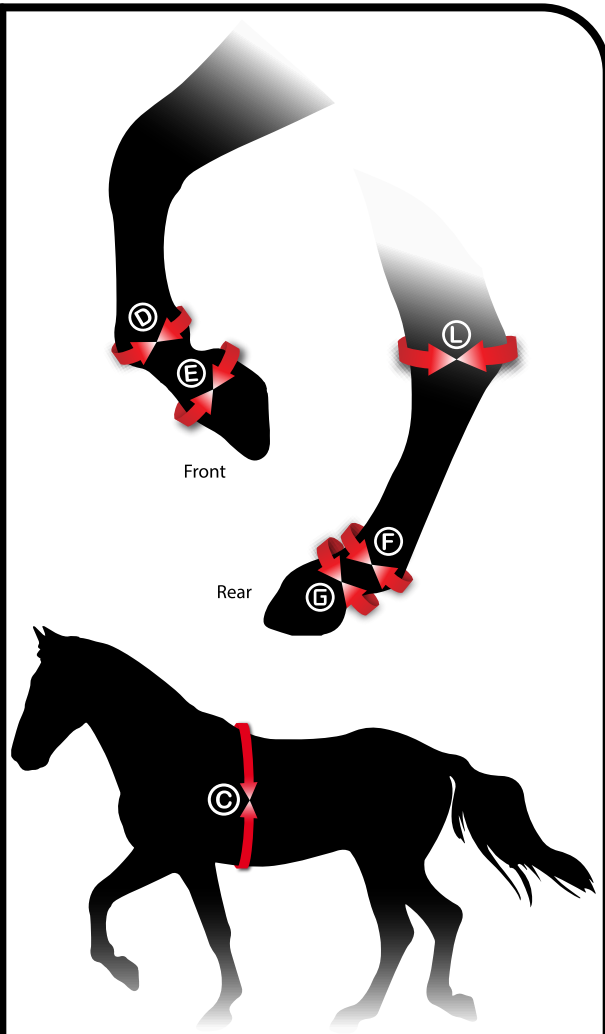

HORSE PROTECTORS

JUMPING/DRESSAGE BOOTS - FRONT		JUMPING/DRESSAGE BOOTS - REAR	
SIZE	(D) FETLOCK GIRTH(cm)	SIZE	(F) FETLOCK GIRTH(cm)
PONY	26/28	PONY	24/27
S	26/28	S	28/30
M	29/30	M	31/32
L	31/32	L	33/34
L+	33/35	L+	35/37
"CARBON AIR HEEL"		"SUPERIOR CHAFE GUARD"	
SIZE	(E) CORONARY BAND(cm)	SIZE	(C) CHEST GIRTH(cm)
S/M	35/40	S	180/199
L/XL	41/46	M	200/219
		L/XL	220/249
"SUPERIOR AIR PASTERN"		"THERAPEUTIC AIR HOCK"	
SIZE	(G) PASTERN GIRTH(cm)	SIZE	(L) HOCK GIRTH(cm)
S	18/20	S	38/40
M	21/22	M	41/43
L	23/24	L	44/46
L+	25/28	XL	47/50
SUPPORT BOOT AIR - FRONT		SUPPORT BOOT AIR - REAR	
SIZE	(D) FETLOCK GIRTH(cm)	SIZE	(F) FETLOCK GIRTH(cm)
PONY	26/28	PONY	28/30
S	26/28	S	28/30
M	29/30	M	31/32
L	31/32	L	33/34
XL	33/35	XL	35/37
TURNOUT BOOT AIR - FRONT		TURNOUT BOOT AIR - REAR	
SIZE	(D) FETLOCK GIRTH(cm)	SIZE	(F) FETLOCK GIRTH(cm)
S	24/26	S	26/28
M	27/29	M	29/31
L	30/32	L	32/34
XL	33/35	XL	35/37

RIDER PROTECTORS

BACK PROTECTORS

KID		(A) WAIST CIRCUMFERENCE (cm)	RELATED SIZE
(H) HEIGHT (cm)	RELATED SIZE		
105/120	KID x6	57 TO 73	UNIQUE
121/135	KID x7	63 TO 80	UNIQUE
136/150	KID x8	63 TO 86	UNIQUE
151/165	KID x9	70 TO 91	UNIQUE
ADULT		(A) WAIST SIZES	
(H) HEIGHT (cm)	RELATED SIZE		
158/167	x6	XS (CM 70 TO 77) - S (CM 78 TO 85) M (CM 86 TO 93) - L (CM 94 TO 101) XL (CM 102 TO 114)	
168/177	x7		
178/187	x8		
188/197	x9		

CHEST PROTECTORS

KID		(A) WAIST CIRCUMFERENCE (cm)	RELATED SIZE
(H) HEIGHT (cm)	RELATED SIZE		
106/145	JS/JM	70 TO 77	XS
146/165	JL	78 TO 85	S
ADULT		(A) WAIST SIZES	
(H) HEIGHT (cm)	(A) SIZE	RELATED SIZE	
158/167 - XS	XS	86 TO 93	M
158/167 - S/XL	S/M	94 TO 106	L
168/187 - XS/M	S/M	107 TO 120	XL
168/187 - L/XL	L/XL	121 TO 134	XXL
		135 TO 144	XXXL

COMFORT BELTS